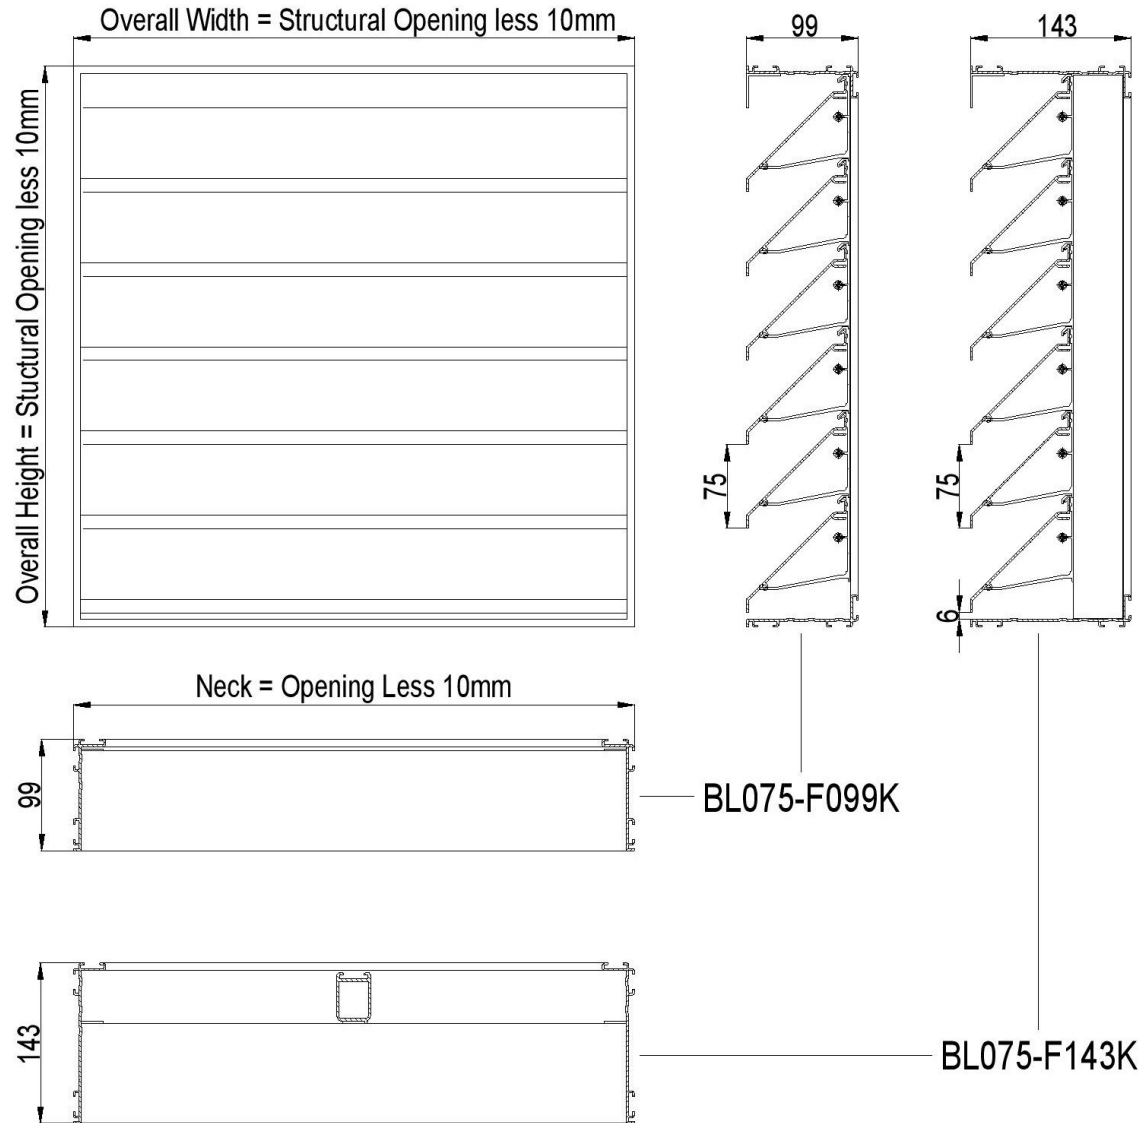

Technical Details