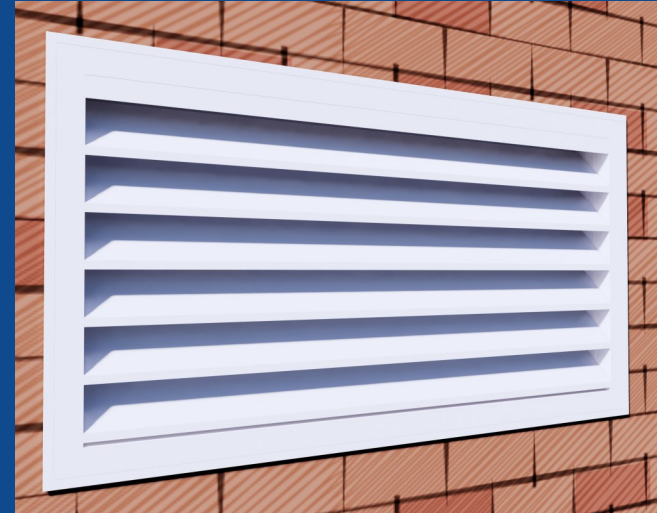

COMPANY
LIMITED

BL075

Aluminium Louvres

Website: www.louvre.co.uk

Email: sales@louvre.co.uk

BL075 Frame Types

Aluminium extrusions type 6063-T6 to BS1474

- **F099F**- Flanged frame, 50mm flange, total depth 99mm. Suitable for smaller single panels.
- **F099K**- Knife edge/recessed type frame, total depth 99mm. Suitable for smaller single panels.
- **F099R**- Reverse flange type frame, total depth 99mm. Suitable for smaller single panels.
- **F143F**- Flanged frame, 50mm flange, total depth 143mm. Suitable for single panels or multi-section panels. Complete with box section rear mullion support.
- **F143K**- Knife edge/recessed type frame, total depth mm. Suitable for larger single panels or multi-section panels. Complete with box section rear mullion.

Aluminium Louvres with 89mm deep blades at an incline of 45°, a front lip of 12mm, and pitched at 75mm spacing, set in 99mm or 136mm deep frames. Blades are fixed with aluminium clips to the frame jambs. As standard, the louvres are complete with galvanised steel bird guard, with 12.7mm x 12.7mm apertures attached to the rear of the blades.

Nominal free area: 58.6% with bird guard fitted

Maximum BSRIA weather test rating (simulated rainfall of 75mm/hr, wind speed of 13m/sec)

BL075 F099: 88.93% (Class C) with standard bird guard fitted
99.95% (Class A) with standard insect mesh fitted