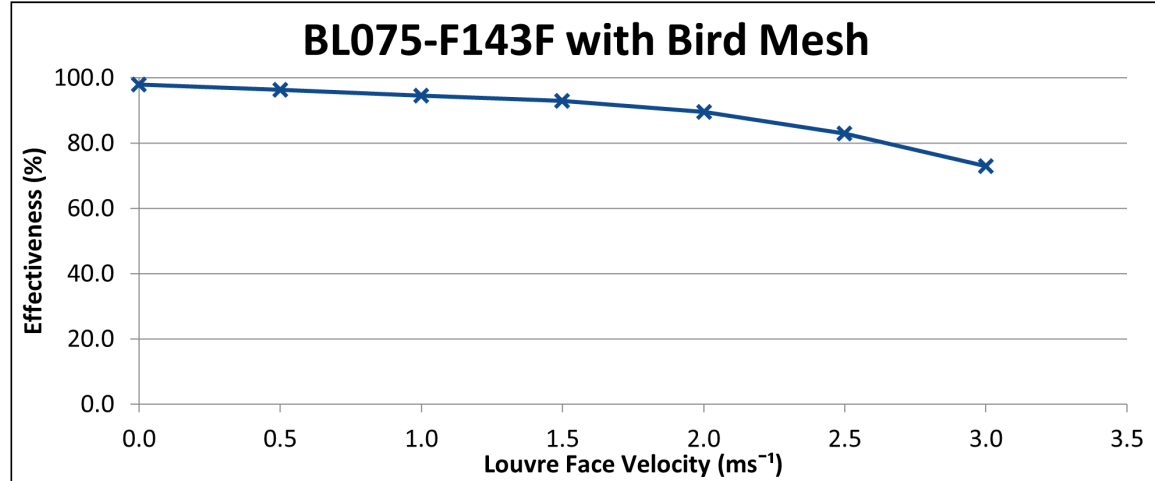

Nominal free area: 58.6% with bird guard fitted

Maximum BSRIA weather test rating (simulated rainfall of 75mm/hr, wind speed of 13m/sec)

BL075 F099: 88.93% (Class C) with standard bird guard fitted
99.95% (Class A) with standard insect mesh fitted

BL075 F143: 97.89% (Class B) with standard bird guard fitted
100% (Class A) with standard insect mesh fitted

Coefficient Data (includes bird mesh)

BL075: 0.293 Ce (intake) 0.344 Cd (exhaust)

Guard (mesh) Options:

Bird Guard– Galvanised steel with 12.7mm x 12.7mm apertures

Vermin Guard– Galvanised steel with 6.35mm x 6.35mm apertures

Insect Mesh– PVC coated fibre glass or stainless steel or HDPE options

BSRIA Weather Louvre Water Penetration Test Results