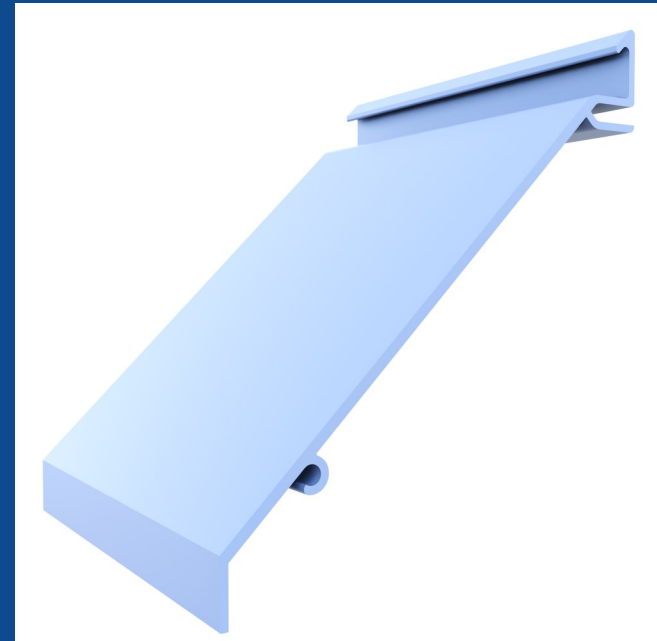

COMPANY
LIMITED

BL075

Aluminium Louvres

Website: www.louvre.co.uk

Email: sales@louvre.co.uk

BL075 Frame Types

Aluminium extrusions type 6063-T6 to BS1474

- **F099F**- Flanged frame, 50mm flange, total depth 99mm. Suitable for smaller single panels.
- **F099K**- Knife edge/recessed type frame, total depth 99mm. Suitable for smaller single panels.
- **F099R**- Reverse flange type frame, total depth 99mm. Suitable for smaller single panels.
- **F143F**- Flanged frame, 50mm flange, total depth 143mm. Suitable for single panels or multi-section panels. Complete with box section rear mullion support.
- **F143K**- Knife edge/recessed type frame, total depth mm. Suitable for larger single panels or multi-section panels. Complete with box section rear mullion.

Aluminium Louvres with 89mm deep blades at an incline of 45°, a front lip of 12mm, and pitched at 75mm spacing, set in 99mm or 136mm deep frames. Blades are fixed with aluminium clips to the frame jambs. As standard, the louvres are complete with galvanised steel bird guard, with 12.7mm x 12.7mm apertures attached to the rear of the blades.

Nominal free area: 58.6% with bird guard fitted

Maximum BSRIA weather test rating (simulated rainfall of 75mm/hr, wind speed of 13m/sec)

BL075 F099: 88.93% (Class C) with standard bird guard fitted
99.95% (Class A) with standard insect mesh fitted

Bird Guard– Galvanised steel with 12.7mm x 12.7mm apertures

Vermin Guard– Galvanised steel with 6.35mm x 6.35mm apertures

Insect Mesh– PVC coated fibre glass or stainless steel or HDPE options

BSRIA Weather Louvre Water Penetration Test Results