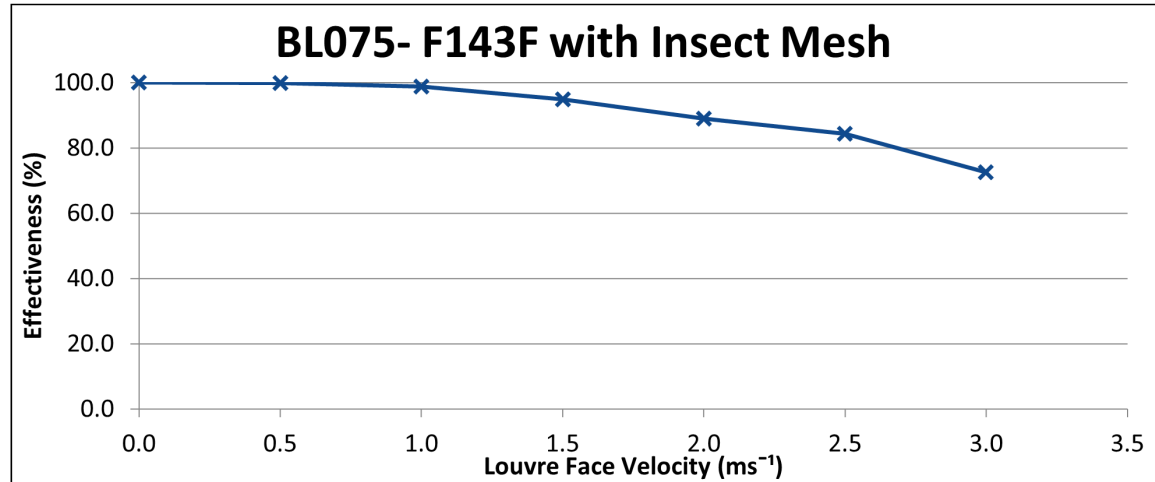

Nominal free area: 58.6% with bird guard fitted

Maximum BSRIA weather test rating (simulated rainfall of 75mm/hr, wind speed of 13m/sec)

BL075 F099: 88.93% (Class C) with standard bird guard fitted
99.95% (Class A) with standard insect mesh fitted

BL075 F143: 97.89% (Class B) with standard bird guard fitted
100% (Class A) with standard insect mesh fitted

Coefficient Data (includes bird mesh)

BL075: 0.293 Ce (intake) 0.344 Cd (exhaust)

Guard (mesh) Options:

Bird Guard– Galvanised steel with 12.7mm x 12.7mm apertures

Vermin Guard– Galvanised steel with 6.35mm x 6.35mm apertures

Insect Mesh– PVC coated fibre glass or stainless steel or HDPE options

BSRIA Weather Louvre Water Penetration Test Results