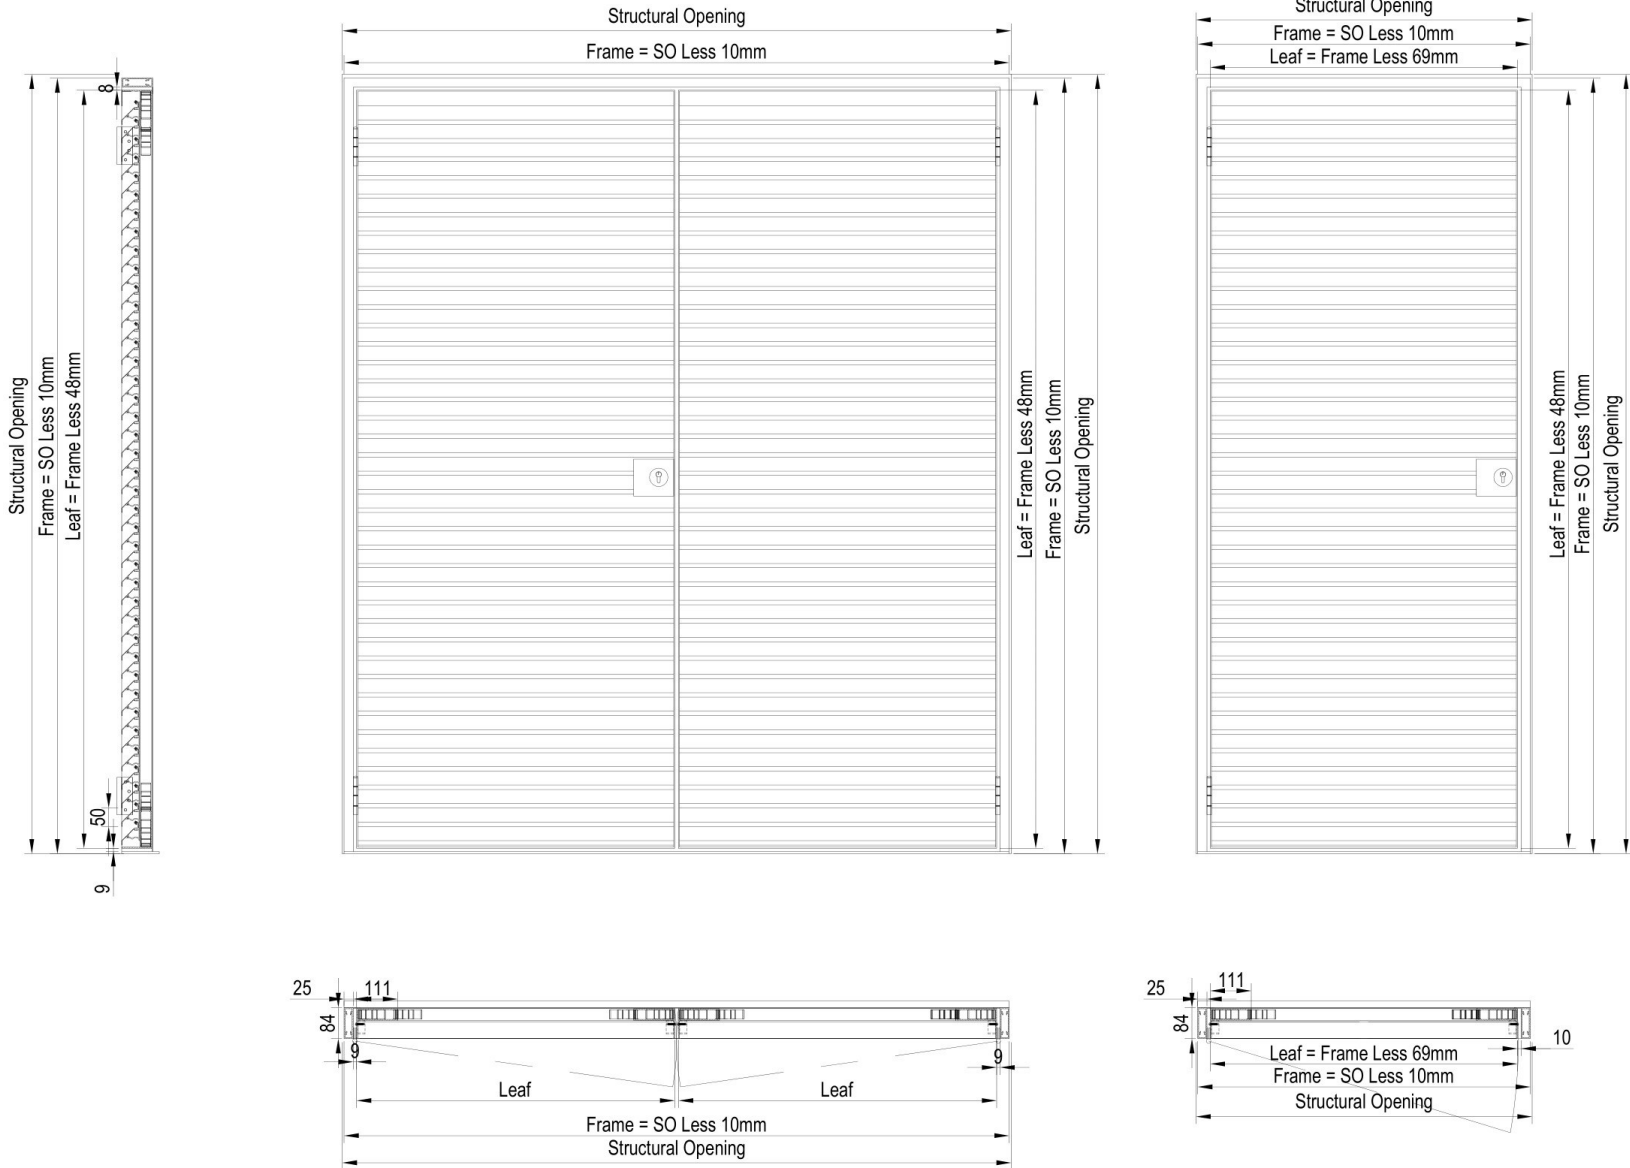

BD050- SLHI

Single, Left Hand Hinged, Inward
Opening

BD075 Louvred Doors

BD075- **SLHO**
Single, Left Hand Hinged, Outward
Opening

BD075- **DLHO**
Double, Left Hand Active, Outward
Opening

Technical Details - BD050

Technical Details - BD075

Single Louvred Door Handing

SLHO

Single, Left Hand Hinged,
Outward Opening

SLHI

Single, Left Hand Hinged,
Inward Opening

SRHO

Single, Right Hand Hinged,
Outward Opening