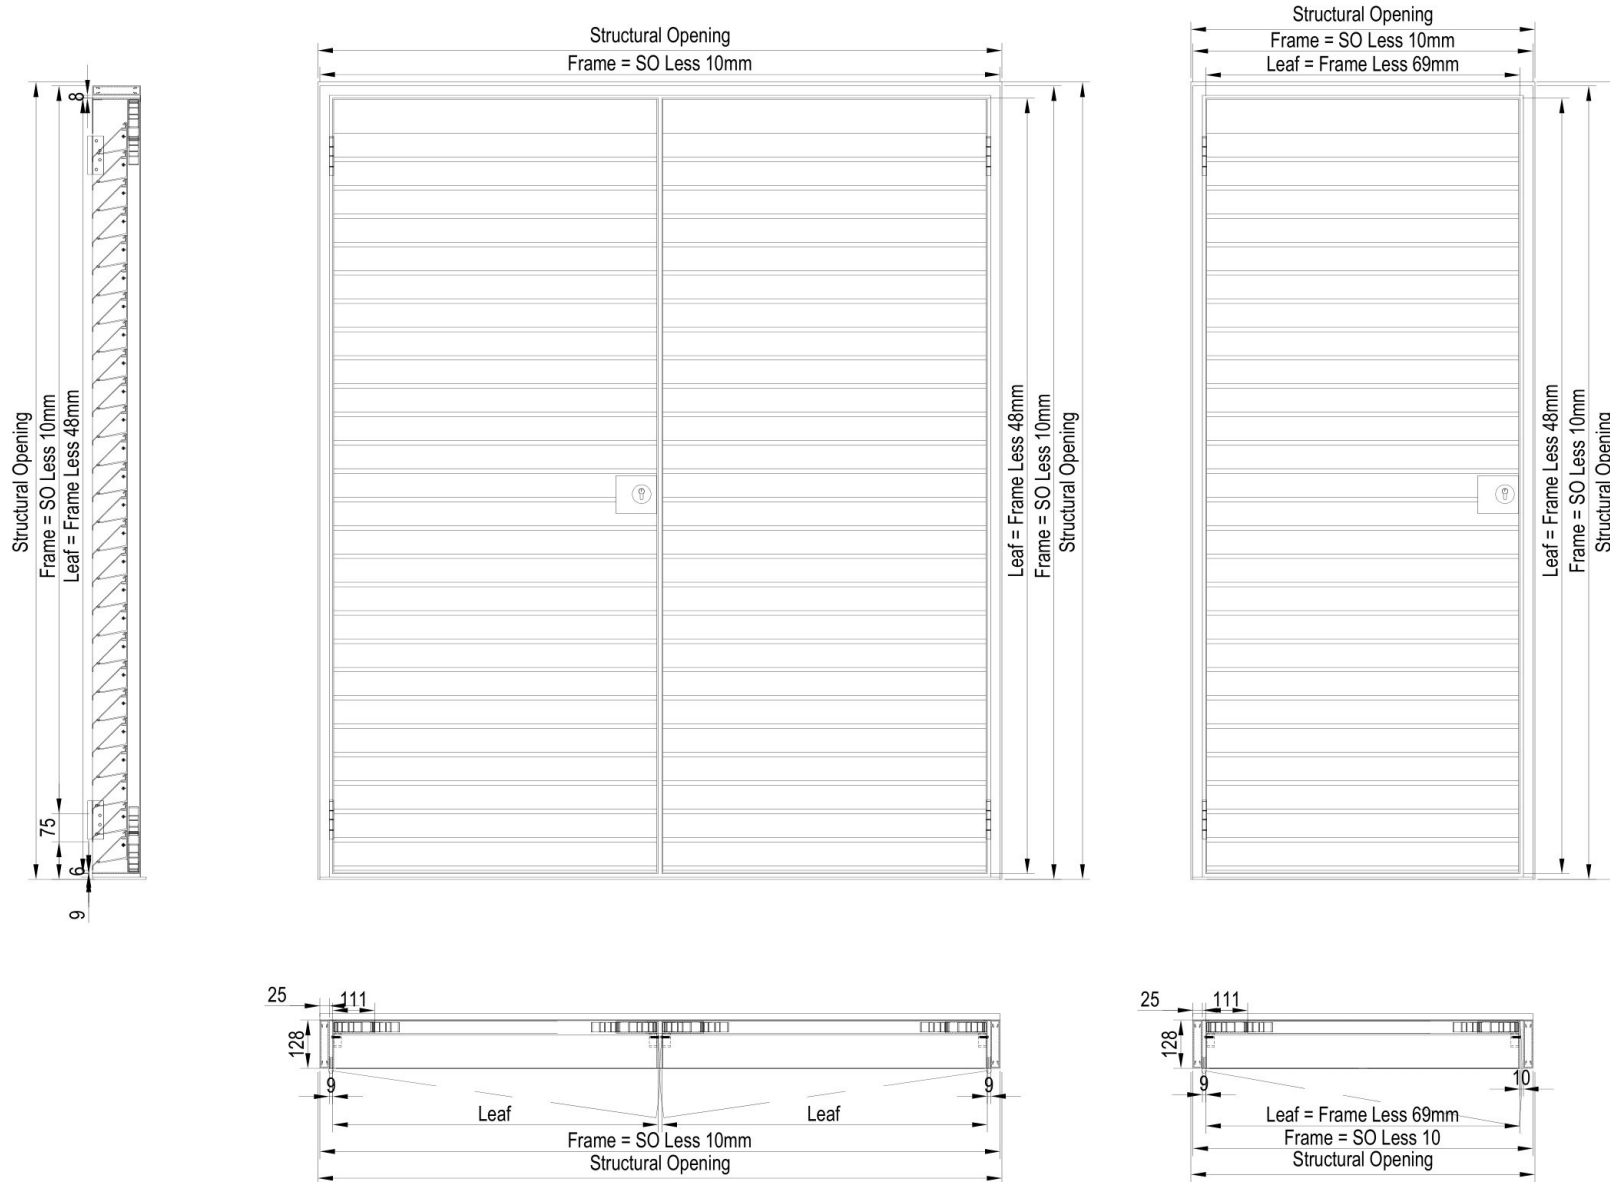

Technical Details - BD075